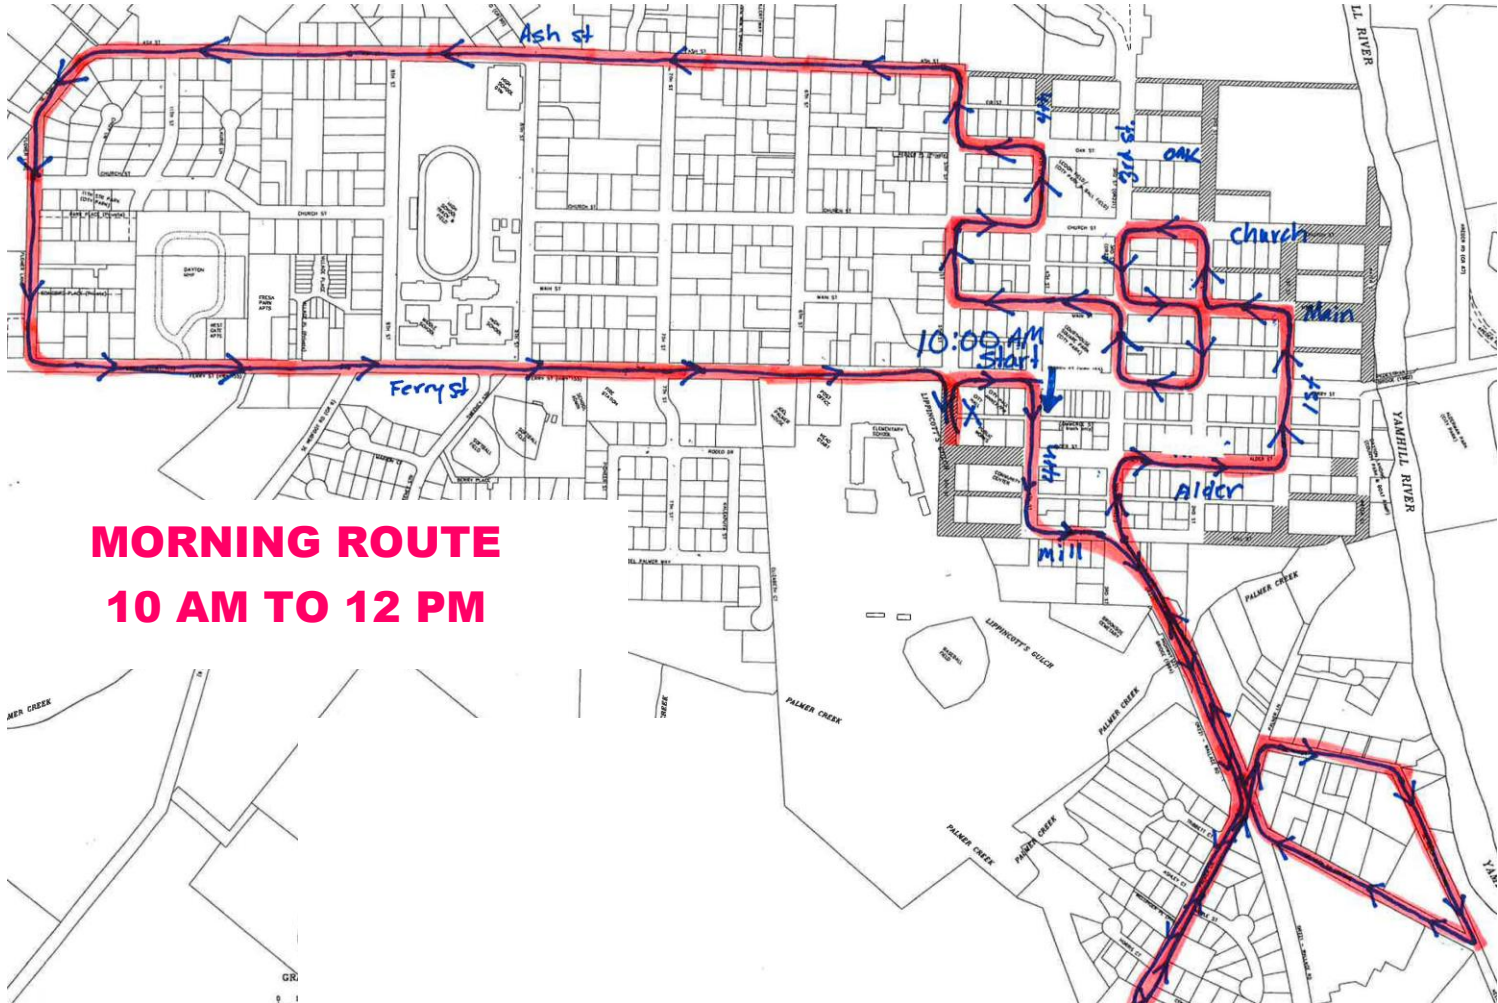

BUNNY ON THE RUN

MORNING ROUTE
10 AM TO 12 PM

AFTERNOON ROUTE
1 PM TO 3 PM