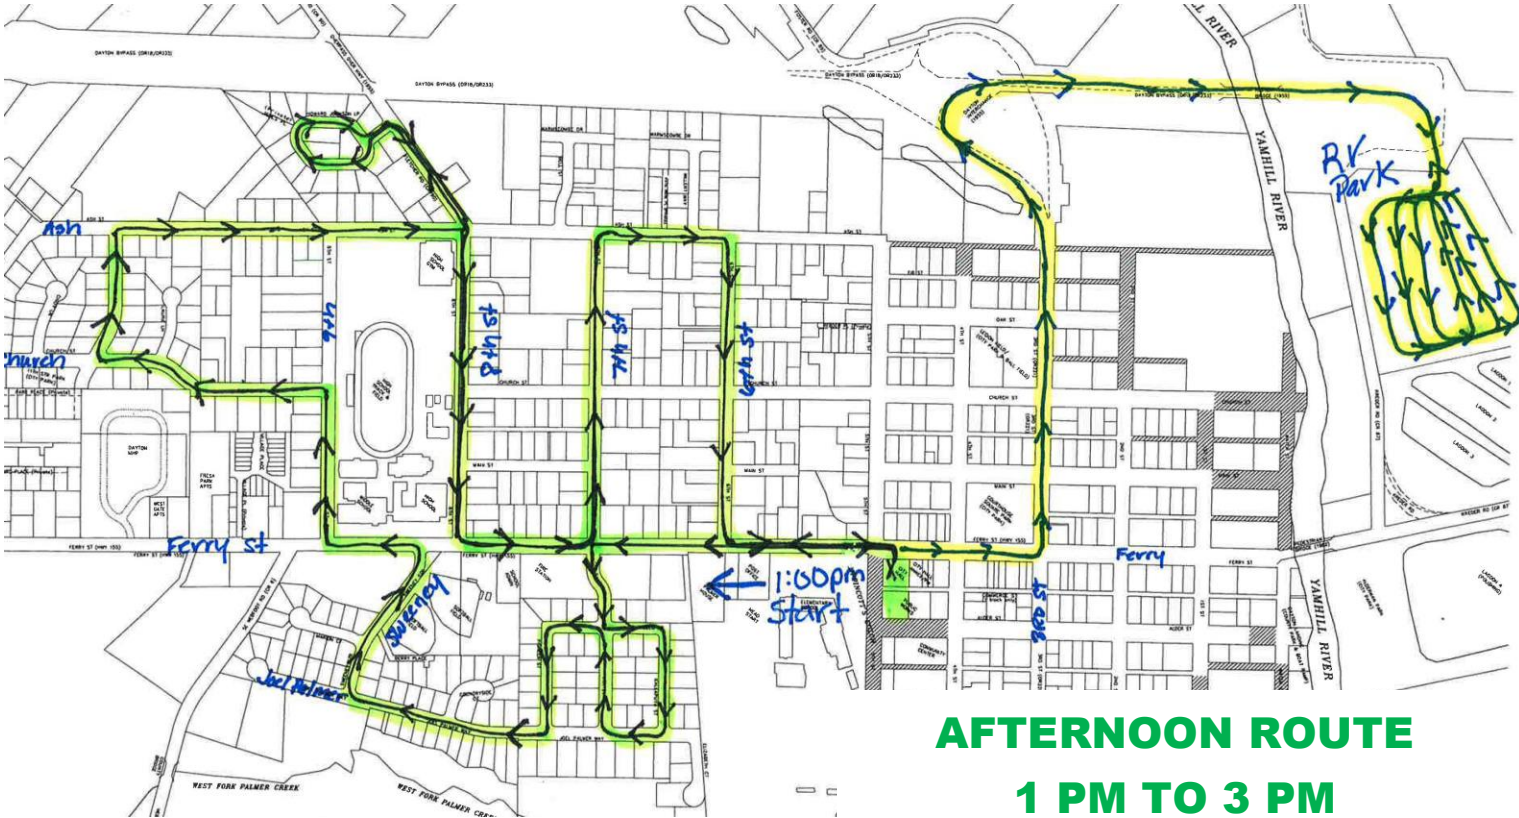

BUNNY ON THE RUN

MORNING ROUTE
10 AM TO 12 PM

AFTERNOON ROUTE
1 PM TO 3 PM